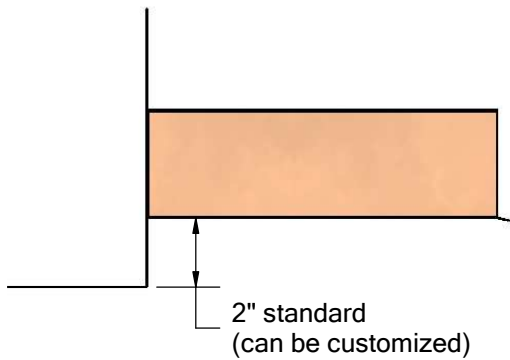

1148 N Marshall Ave, El Cajon, CA 92020
 tel: (619) 448-3567
 fax: (619) 448-9072 tbirdusa.com

SCUPPER DRAIN

16 oz copper, 316 grade stainless steel, or TPO/PVC-clad stainless steel flange, soldered to spout. Available in many custom configurations.

flashing soldered to spout

spout can be fabricated longer, shorter, or made to slope down

optional:
overflow configuration

PART #	
PS32	3" wide x 2" high
PS43	4" wide x 3" high
PS44	4" wide x 4" high
PS64	6" wide x 4" high
PS66	6" wide x 6" high
OPTIONS	
	16 oz copper flange
S-	316 stainless steel flange
TPO-	TPO-clad stainless flange
PVC-	PVC-clad stainless flange
OF-	overflow configuration
-C	corner configuration