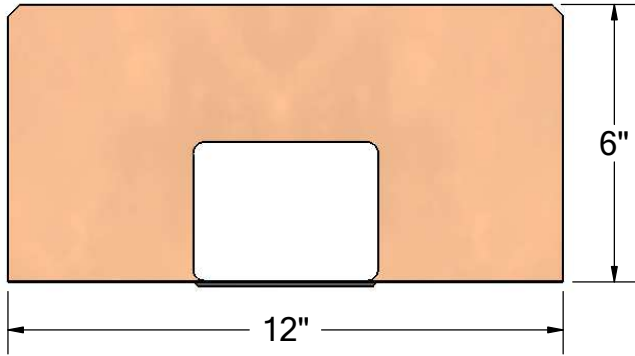

1148 N Marshall Ave, El Cajon, CA 92020
 tel: (619) 448-3567
 fax: (619) 448-9072 tbirdusa.com

SCUPPER DRAIN

16 oz copper, 316 grade stainless steel, or TPO/PVC-clad stainless steel flange, soldered to spout. Available in many custom configurations.

flashing soldered to spout

spout can be fabricated longer, shorter, or made to slope down

optional:
overflow configuration

PART #	
PS32	3" wide x 2" high
PS43	4" wide x 3" high
PS44	4" wide x 4" high
PS64	6" wide x 4" high
PS66	6" wide x 6" high
OPTIONS	
	16 oz copper flange
S-	316 stainless steel flange
TPO-	TPO-clad stainless flange
PVC-	PVC-clad stainless flange
OF-	overflow configuration
-C	corner configuration