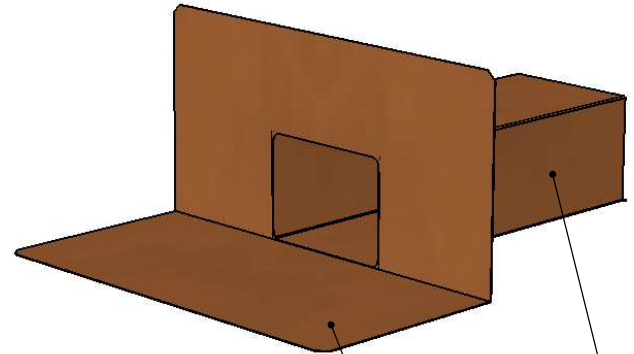

1148 N Marshall Ave, El Cajon, CA 92020
 tel: (619) 448-3567
 fax: (619) 448-9072 tbirdusa.com

SCUPPER DRAIN

16 oz copper, 316 grade stainless steel, or TPO/PVC-clad stainless steel flange, soldered to spout. Available in many custom configurations.

flashing soldered to spout

spout can be fabricated longer, shorter, or made to slope down

optional:
overflow configuration

PART #	
PS32	3" wide x 2" high
PS43	4" wide x 3" high
PS44	4" wide x 4" high
PS64	6" wide x 4" high
PS66	6" wide x 6" high
OPTIONS	
	16 oz copper flange
S-	316 stainless steel flange
TPO-	TPO-clad stainless flange
PVC-	PVC-clad stainless flange
OF-	overflow configuration
-C	corner configuration