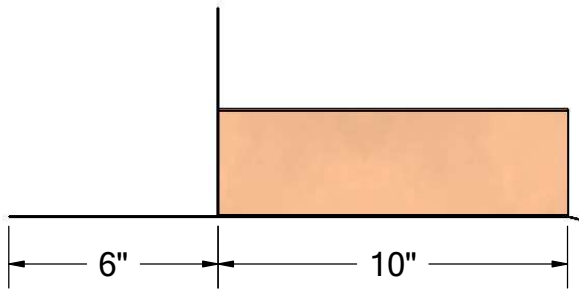

1148 N Marshall Ave, El Cajon, CA 92020
 tel: (619) 448-3567
 fax: (619) 448-9072 tbirdusa.com

SCUPPER DRAIN

16 oz copper, 316 grade stainless steel, or TPO/PVC-clad stainless steel flange, soldered to spout. Available in many custom configurations.

flashing soldered to spout

spout can be fabricated longer, shorter, or made to slope down

optional:
overflow configuration

PART #	
PS32	3" wide x 2" high
PS43	4" wide x 3" high
PS44	4" wide x 4" high
PS64	6" wide x 4" high
PS66	6" wide x 6" high
OPTIONS	
	16 oz copper flange
S-	316 stainless steel flange
TPO-	TPO-clad stainless flange
PVC-	PVC-clad stainless flange
OF-	overflow configuration
-C	corner configuration