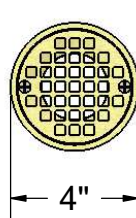

1148 N Marshall Ave, El Cajon, CA 92020
 tel: (619) 448-3567
 fax: (619) 448-9072 tbirdusa.com

SHOWER DRAIN

16 oz copper or 316 grade stainless steel flange. Stainless clamp ring. Adjustable 5" square nickel-bronze grate, 5" square tile-in grate, 4" round bronze grate. Polished chrome and oil-rubbed grate finishes available. Available in 2" and 3" outlet.

flashing attached to bronze 4" bowl, reduced to 2" or 3" no-hub fitting

optional:

-SQ

-SQTG

-RN

PART #	
SD2NH	2" no-hub
SD3NH	3" no-hub *
OPTIONS	
	16 oz copper flange
S-	316 stainless steel flange
-90	90° outlet connection
-SQ	square grate, ni-bronze, 5" x 5", 8.84 in ² free area
-SQTG	square tile-in grate, stainless, 5" x 5", 5.47 in ² free area
-RN	round grate, brass, 4", 3.54 in ² free area
GRATE FINISH	
-CG	polished chrome
-ORB	oil-rubbed bronze