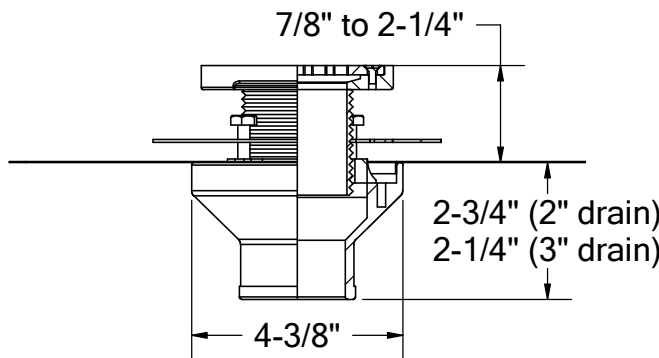

1148 N Marshall Ave, El Cajon, CA 92020
 tel: (619) 448-3567
 fax: (619) 448-9072 tbirdusa.com

SHOWER DRAIN

16 oz copper or 316 grade stainless steel flange. Stainless clamp ring. Adjustable 5" square nickel-bronze grate, 5" square tile-in grate, 4" round bronze grate. Polished chrome and oil-rubbed grate finishes available. Available in 2" and 3" outlet.

flashing attached to bronze 4" bowl, reduced to 2" or 3" no-hub fitting

optional:

-SQ

-SQTG

-RN

PART #	
SD2NH	2" no-hub
SD3NH	3" no-hub *
OPTIONS	
	16 oz copper flange
S-	316 stainless steel flange
-90	90° outlet connection
-SQ	square grate, ni-bronze, 5" x 5", 8.84 in ² free area
-SQTG	square tile-in grate, stainless, 5" x 5", 5.47 in ² free area
-RN	round grate, brass, 4", 3.54 in ² free area
GRATE FINISH	
-CG	polished chrome
-ORB	oil-rubbed bronze