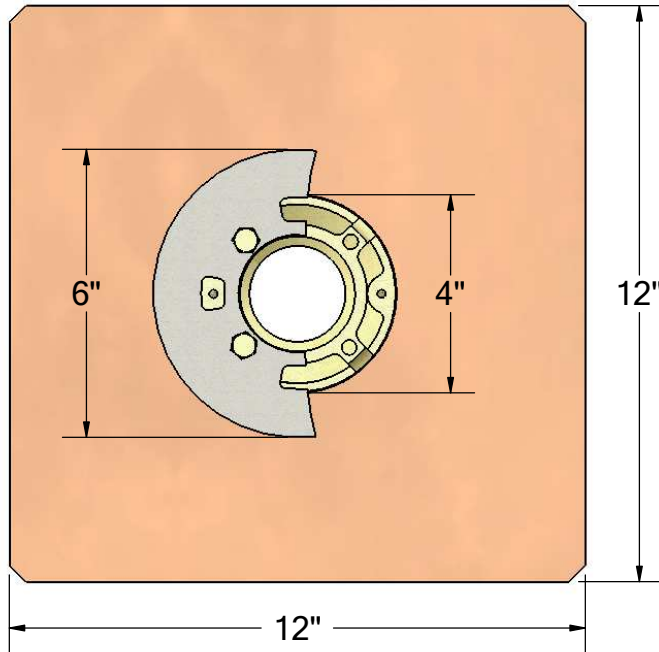

1148 N Marshall Ave, El Cajon, CA 92020
 tel: (619) 448-3567
 fax: (619) 448-9072 tbirdusa.com

SHOWER DRAIN

16 oz copper or 316 grade stainless steel flange. Stainless clamp ring. Adjustable 5" square nickel-bronze grate, 5" square tile-in grate, 4" round bronze grate. Polished chrome and oil-rubbed grate finishes available. Available in 2" and 3" outlet.

flashing attached to bronze 4" bowl, reduced to 2" or 3" no-hub fitting

optional:

-SQ

-SQTG

-RN

PART #	
SD2NH	2" no-hub
SD3NH	3" no-hub *
OPTIONS	
	16 oz copper flange
S-	316 stainless steel flange
-90	90° outlet connection
-SQ	square grate, ni-bronze, 5" x 5", 8.84 in ² free area
-SQTG	square tile-in grate, stainless, 5" x 5", 5.47 in ² free area
-RN	round grate, brass, 4", 3.54 in ² free area
GRATE FINISH	
-CG	polished chrome
-ORB	oil-rubbed bronze