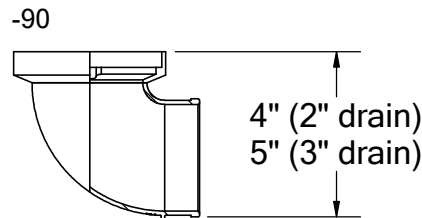

1148 N Marshall Ave, El Cajon, CA 92020
 tel: (619) 448-3567
 fax: (619) 448-9072 tbirdusa.com

SHOWER DRAIN

16 oz copper or 316 grade stainless steel flange. Stainless clamp ring. Adjustable 5" square nickel-bronze grate, 5" square tile-in grate, 4" round bronze grate. Polished chrome and oil-rubbed grate finishes available. Available in 2" and 3" outlet.

flashing attached to bronze 4" bowl, reduced to 2" or 3" no-hub fitting

optional:

-SQ

-SQTG

-RN

PART #	
SD2NH	2" no-hub
SD3NH	3" no-hub *
OPTIONS	
	16 oz copper flange
S-	316 stainless steel flange
-90	90° outlet connection
-SQ	square grate, ni-bronze, 5" x 5", 8.84 in ² free area
-SQTG	square tile-in grate, stainless, 5" x 5", 5.47 in ² free area
-RN	round grate, brass, 4", 3.54 in ² free area
GRATE FINISH	
-CG	polished chrome
-ORB	oil-rubbed bronze