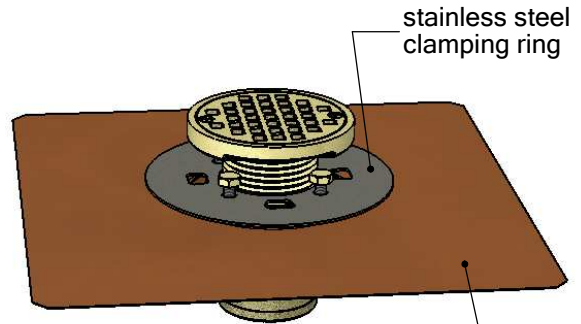

1148 N Marshall Ave, El Cajon, CA 92020
 tel: (619) 448-3567
 fax: (619) 448-9072 tbirdusa.com

SHOWER DRAIN

16 oz copper or 316 grade stainless steel flange. Stainless clamp ring. Adjustable 5" square nickel-bronze grate, 5" square tile-in grate, 4" round bronze grate. Polished chrome and oil-rubbed grate finishes available. Available in 2" and 3" outlet.

flashing attached to bronze 4" bowl, reduced to 2" or 3" no-hub fitting

optional:

-SQ

-SQTG

-RN

PART #	
SD2NH	2" no-hub
SD3NH	3" no-hub *
OPTIONS	
	16 oz copper flange
S-	316 stainless steel flange
-90	90° outlet connection
-SQ	square grate, ni-bronze, 5" x 5", 8.84 in ² free area
-SQTG	square tile-in grate, stainless, 5" x 5", 5.47 in ² free area
-RN	round grate, brass, 4", 3.54 in ² free area
GRATE FINISH	
-CG	polished chrome
-ORB	oil-rubbed bronze