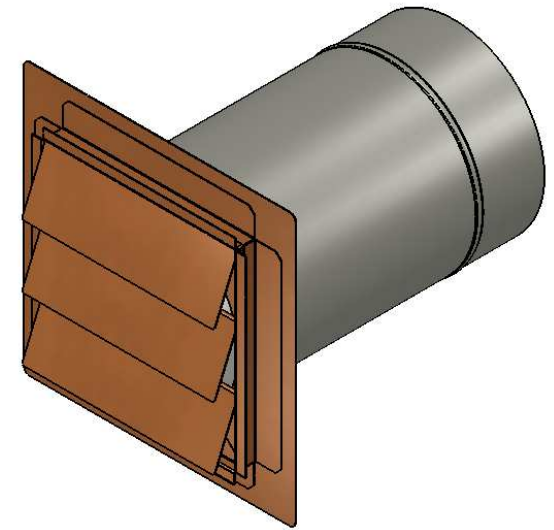

LOW PROFILE DRYER VENT

STUCCO MOUNT

MATERIAL	16 oz copper or stainless steel
-----------------	---------------------------------

PART #	VENT SIZE	W x H	FLASHING SIZE
WLPDV4J	4"	4.5" x 4.5"	8" x 8"
WLPDV6J	6"	6.5" x 6.5"	10" x 10"
WLPDV8J	8"	8.5" x 8.5"	12" x 12"
WLPDV10J	10"	10.5" x 10.5"	14" x 14"
WLPDV12J	12"	12.5" x 12.5"	16" x 16"