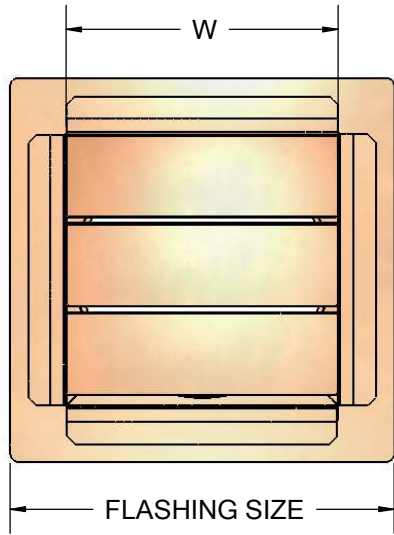

LOW PROFILE DRYER VENT

STUCCO MOUNT

MATERIAL	16 oz copper or stainless steel
-----------------	---------------------------------

PART #	VENT SIZE	W x H	FLASHING SIZE
WLPDV4J	4"	4.5" x 4.5"	8" x 8"
WLPDV6J	6"	6.5" x 6.5"	10" x 10"
WLPDV8J	8"	8.5" x 8.5"	12" x 12"
WLPDV10J	10"	10.5" x 10.5"	14" x 14"
WLPDV12J	12"	12.5" x 12.5"	16" x 16"