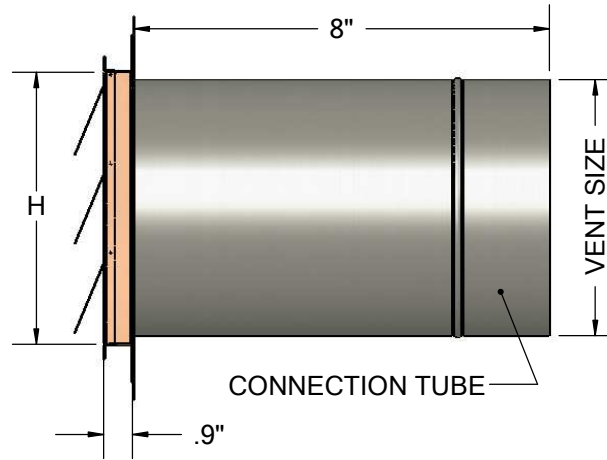

LOW PROFILE DRYER VENT

STUCCO MOUNT

MATERIAL	16 oz copper or stainless steel
-----------------	---------------------------------

PART #	VENT SIZE	W x H	FLASHING SIZE
WLPDV4J	4"	4.5" x 4.5"	8" x 8"
WLPDV6J	6"	6.5" x 6.5"	10" x 10"
WLPDV8J	8"	8.5" x 8.5"	12" x 12"
WLPDV10J	10"	10.5" x 10.5"	14" x 14"
WLPDV12J	12"	12.5" x 12.5"	16" x 16"