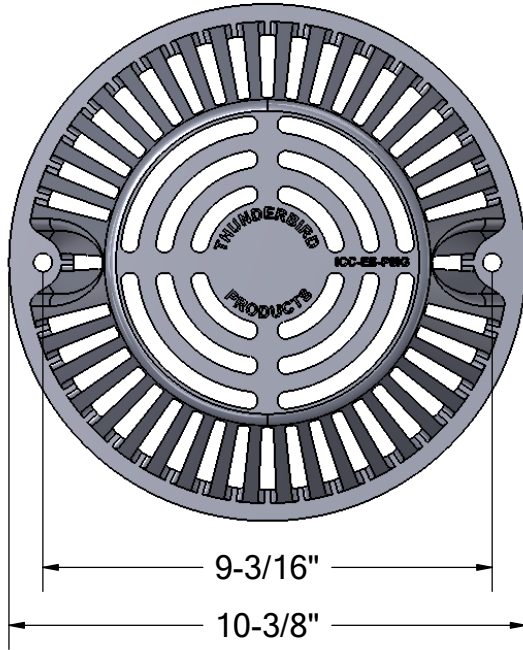

THUNDERBIRD PRODUCTS

tel: (619) 448-3567
fax: (619) 448-9072 tbirdusa.com

ABS DOME STRAINER

Heavy duty ABS dome strainer is included with all and fits all roof drains by Thunderbird Products. Available in gray. Mounting hardware is included.

dome strainer mounts securely either directly to roof drain or to optional clamping ring

PART #	
A-1-DOME	dome strainer, gray