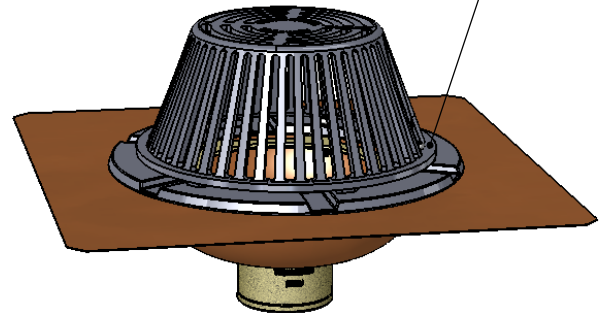

THUNDERBIRD PRODUCTS

tel: (619) 448-3567
fax: (619) 448-9072 tbirdusa.com

ABS DOME STRAINER

Heavy duty ABS dome strainer is included with all and fits all roof drains by Thunderbird Products. Available in gray. Mounting hardware is included.

dome strainer mounts securely either directly to roof drain or to optional clamping ring

PART #	
A-1-DOME	dome strainer, gray