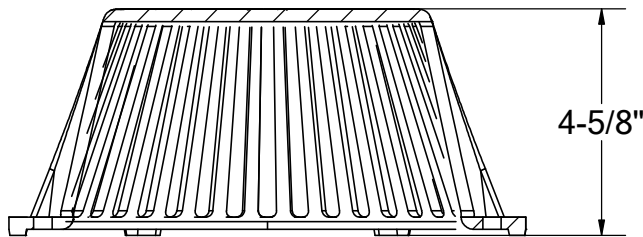

THUNDERBIRD PRODUCTS

tel: (619) 448-3567
fax: (619) 448-9072 tbirdusa.com

ABS DOME STRAINER

Heavy duty ABS dome strainer is included with all and fits all roof drains by Thunderbird Products. Available in gray. Mounting hardware is included.

dome strainer mounts securely either directly to roof drain or to optional clamping ring

PART #	
A-1-DOME	dome strainer, gray