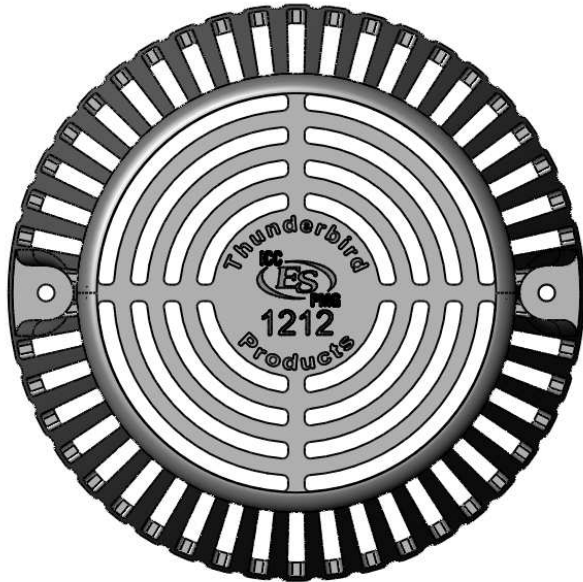

THUNDERBIRD PRODUCTS

tel: (619) 448-3567
fax: (619) 448-9072 tbirdusa.com

CAST ALUMINUM DOME STRAINER

Durable, cast aluminum dome strainer. Fits all Thunderbird roof drains. Black powder coat finish.

| PART # | |
|-------------|--------------------|
| A-1-DOME-AL | cast aluminum dome |