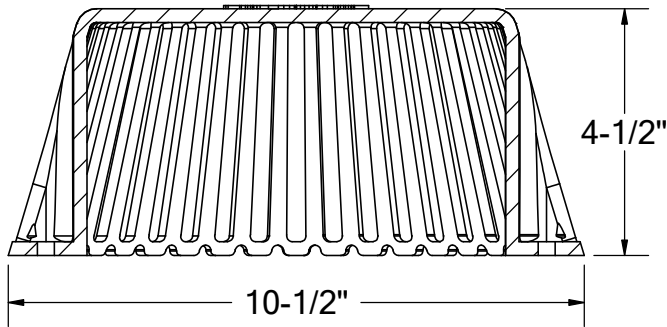

THUNDERBIRD PRODUCTS

tel: (619) 448-3567
fax: (619) 448-9072 tbirdusa.com

CAST ALUMINUM DOME STRAINER

Durable, cast aluminum dome strainer. Fits all Thunderbird roof drains. Black powder coat finish.

| PART # | |
|-------------|--------------------|
| A-1-DOME-AL | cast aluminum dome |