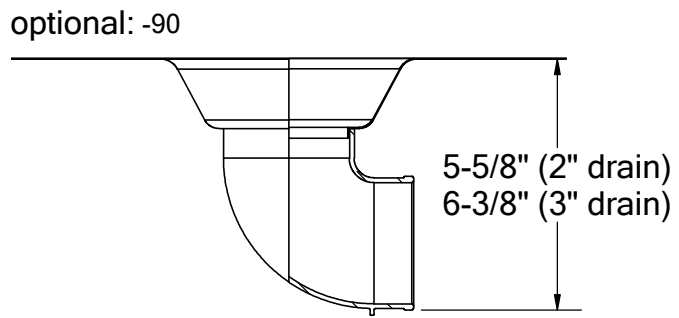

1895 Gillespie Way, El Cajon, CA 92020
 tel: (619) 448-3567
 fax: (619) 448-9072 tbirdusa.com

COMMERCIAL THIN MEMBRANE DRAIN

20 oz copper or stainless steel flange. 6" flush mount round brass grate. Polished chrome and oil-rubbed grate finishes available. Available in 2", 3" and 4" outlets.

PART #	
BD62F	2" no-hub
BD63F	3" no-hub
BD63FTA	3" male thread
BD64F	4" no-hub *
OPTIONS	
	20 oz copper flange
S-	stainless steel flange
-90	90° outlet connection
-RNHV	high volume round grate, 6", 14.15 in ² free area
-RN	round grate, brass, 6", 10.94 in ² free area *
GRATE FINISH	
-CG	polished chrome
-ORB	oil-rubbed bronze