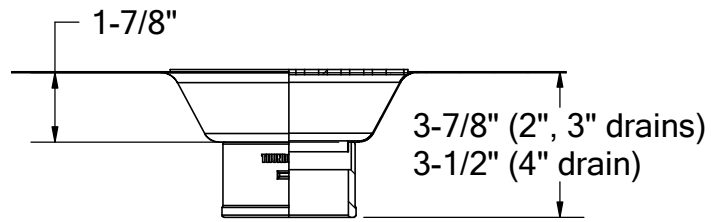

1895 Gillespie Way, El Cajon, CA 92020
 tel: (619) 448-3567
 fax: (619) 448-9072 tbirdusa.com

COMMERCIAL THIN MEMBRANE DRAIN

20 oz copper or stainless steel flange. 6" flush mount round brass grate. Polished chrome and oil-rubbed grate finishes available. Available in 2", 3" and 4" outlets.

PART #	
BD62F	2" no-hub
BD63F	3" no-hub
BD63FTA	3" male thread
BD64F	4" no-hub *
OPTIONS	
	20 oz copper flange
S-	stainless steel flange
-90	90° outlet connection
-RNHV	high volume round grate, 6", 14.15 in ² free area
-RN	round grate, brass, 6", 10.94 in ² free area *
GRATE FINISH	
-CG	polished chrome
-ORB	oil-rubbed bronze