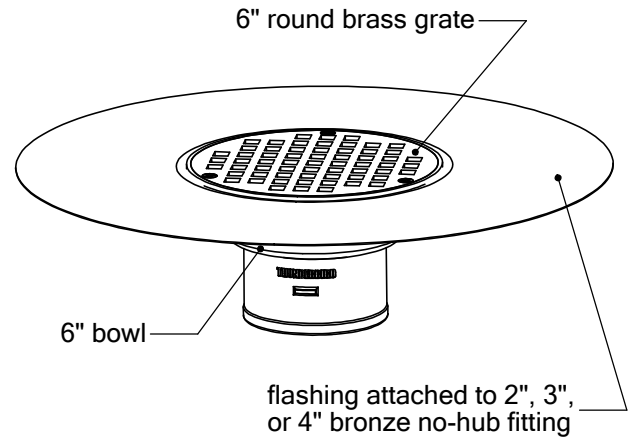

1895 Gillespie Way, El Cajon, CA 92020
 tel: (619) 448-3567
 fax: (619) 448-9072 tbirdusa.com

COMMERCIAL THIN MEMBRANE DRAIN

20 oz copper or stainless steel flange. 6" flush mount round brass grate. Polished chrome and oil-rubbed grate finishes available. Available in 2", 3" and 4" outlets.

PART #	
BD62F	2" no-hub
BD63F	3" no-hub
BD63FTA	3" male thread
BD64F	4" no-hub *
OPTIONS	
	20 oz copper flange
S-	stainless steel flange
-90	90° outlet connection
-RNHV	high volume round grate, 6", 14.15 in ² free area
-RN	round grate, brass, 6", 10.94 in ² free area *
GRATE FINISH	
-CG	polished chrome
-ORB	oil-rubbed bronze