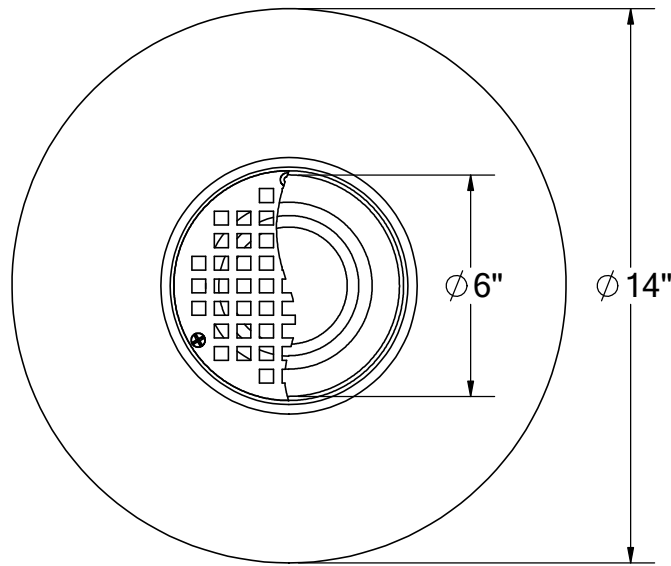

1895 Gillespie Way, El Cajon, CA 92020
 tel: (619) 448-3567
 fax: (619) 448-9072 tbirdusa.com

COMMERCIAL THIN MEMBRANE DRAIN

20 oz copper or stainless steel flange. 6" flush mount round brass grate. Polished chrome and oil-rubbed grate finishes available. Available in 2", 3" and 4" outlets.

PART #	
BD62F	2" no-hub
BD63F	3" no-hub
BD63FTA	3" male thread
BD64F	4" no-hub *
OPTIONS	
	20 oz copper flange
S-	stainless steel flange
-90	90° outlet connection
-RNHV	high volume round grate, 6", 14.15 in ² free area
-RN	round grate, brass, 6", 10.94 in ² free area *
GRATE FINISH	
-CG	polished chrome
-ORB	oil-rubbed bronze