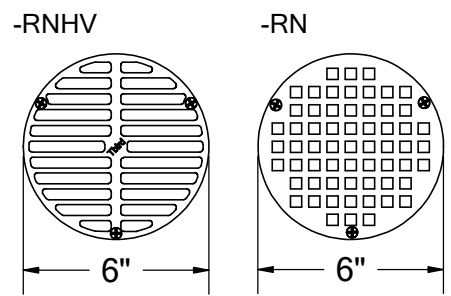

1895 Gillespie Way, El Cajon, CA 92020
 tel: (619) 448-3567
 fax: (619) 448-9072 tbirdusa.com

COMMERCIAL THIN MEMBRANE DRAIN

20 oz copper or stainless steel flange. 6" flush mount round brass grate. Polished chrome and oil-rubbed grate finishes available. Available in 2", 3" and 4" outlets.

PART #	
BD62F	2" no-hub
BD63F	3" no-hub
BD63FTA	3" male thread
BD64F	4" no-hub *
OPTIONS	
	20 oz copper flange
S-	stainless steel flange
-90	90° outlet connection
-RNHV	high volume round grate, 6", 14.15 in ² free area
-RN	round grate, brass, 6", 10.94 in ² free area *
GRATE FINISH	
-CG	polished chrome
-ORB	oil-rubbed bronze