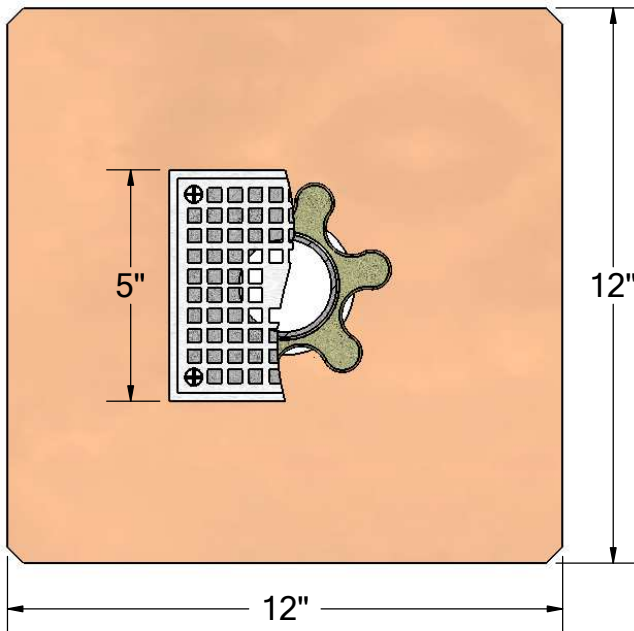

# TILE DECK DRAIN

tel: (619) 448-3567  
 fax: (619) 448-9072    tbirdusa.com

16 oz copper or 316 grade stainless steel flange. Adjustable 5" square nickel-bronze, 4" round bronze grate, or stainless 5" square tile-in grate. Chrome and oil-rubbed grate finishes available.

optional:

PART #	
BDCD3NH	3" no-hub
BDCD42NH	4" bowl to 2" no-hub
BDCD43NH	4" bowl to 3" no-hub
OPTIONS	
	16 oz copper flange
S-	316 stainless steel flange
-90	90° outlet connection
-SQ	square grate, ni-bronze, 5" x 5", 8.84 in <sup>2</sup> free area
-RN	round grate, brass, 4", 3.54 in <sup>2</sup> free area
-SQTG	square tile-in grate, stainless, 5" x 5", 5.47 in <sup>2</sup> free area
GRATE FINISH	
-CG	polished chrome
-ORB	oil-rubbed bronze