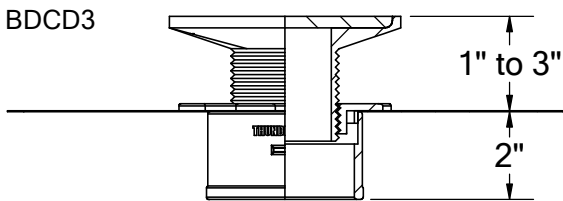

optional:

PART #	
BDCD3NH	3" no-hub
BDCD42NH	4" bowl to 2" no-hub
BDCD43NH	4" bowl to 3" no-hub
OPTIONS	
	16 oz copper flange
S-	316 stainless steel flange
-90	90° outlet connection
-SQ	square grate, ni-bronze, 5" x 5", 8.84 in <sup>2</sup> free area
-RN	round grate, brass, 4", 3.54 in <sup>2</sup> free area
-SQTG	square tile-in grate, stainless, 5" x 5", 5.47 in <sup>2</sup> free area
GRATE FINISH	
-CG	polished chrome
-ORB	oil-rubbed bronze