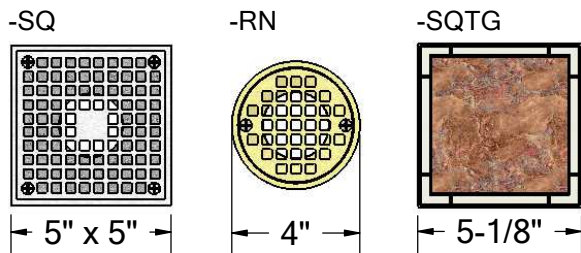

# TILE DECK DRAIN

tel: (619) 448-3567  
 fax: (619) 448-9072    tbirdusa.com

16 oz copper or 316 grade stainless steel flange. Adjustable 5" square nickel-bronze, 4" round bronze grate, or stainless 5" square tile-in grate. Chrome and oil-rubbed grate finishes available.

optional:

PART #	
BDCD3NH	3" no-hub
BDCD42NH	4" bowl to 2" no-hub
BDCD43NH	4" bowl to 3" no-hub
OPTIONS	
	16 oz copper flange
S-	316 stainless steel flange
-90	90° outlet connection
-SQ	square grate, ni-bronze, 5" x 5", 8.84 in <sup>2</sup> free area
-RN	round grate, brass, 4", 3.54 in <sup>2</sup> free area
-SQTG	square tile-in grate, stainless, 5" x 5", 5.47 in <sup>2</sup> free area
GRATE FINISH	
-CG	polished chrome
-ORB	oil-rubbed bronze