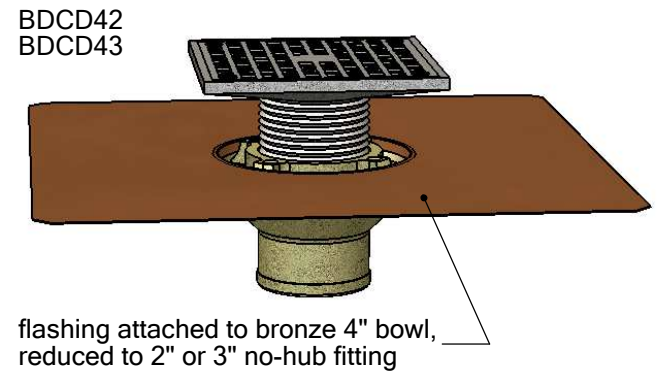

# TILE DECK DRAIN

tel: (619) 448-3567  
 fax: (619) 448-9072    tbirdusa.com

16 oz copper or 316 grade stainless steel flange. Adjustable 5" square nickel-bronze, 4" round bronze grate, or stainless 5" square tile-in grate. Chrome and oil-rubbed grate finishes available.

optional:

PART #	
BDCD3NH	3" no-hub
BDCD42NH	4" bowl to 2" no-hub
BDCD43NH	4" bowl to 3" no-hub
OPTIONS	
	16 oz copper flange
S-	316 stainless steel flange
-90	90° outlet connection
-SQ	square grate, ni-bronze, 5" x 5", 8.84 in <sup>2</sup> free area
-RN	round grate, brass, 4", 3.54 in <sup>2</sup> free area
-SQTG	square tile-in grate, stainless, 5" x 5", 5.47 in <sup>2</sup> free area
GRATE FINISH	
-CG	polished chrome
-ORB	oil-rubbed bronze