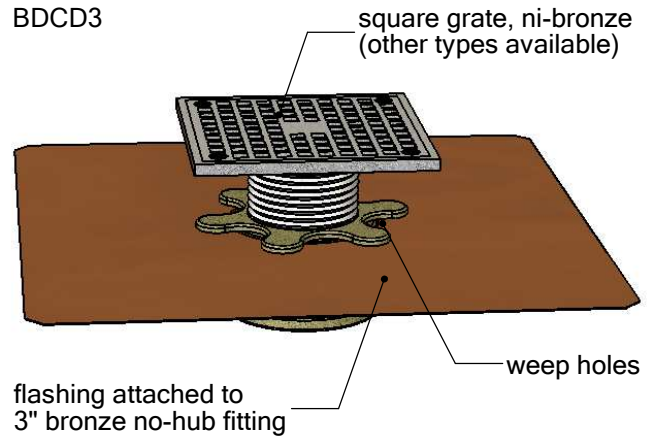

# TILE DECK DRAIN

tel: (619) 448-3567  
 fax: (619) 448-9072    tbirdusa.com

16 oz copper or 316 grade stainless steel flange. Adjustable 5" square nickel-bronze, 4" round bronze grate, or stainless 5" square tile-in grate. Chrome and oil-rubbed grate finishes available.

optional:

PART #	
BDCD3NH	3" no-hub
BDCD42NH	4" bowl to 2" no-hub
BDCD43NH	4" bowl to 3" no-hub
OPTIONS	
	16 oz copper flange
S-	316 stainless steel flange
-90	90° outlet connection
-SQ	square grate, ni-bronze, 5" x 5", 8.84 in <sup>2</sup> free area
-RN	round grate, brass, 4", 3.54 in <sup>2</sup> free area
-SQTG	square tile-in grate, stainless, 5" x 5", 5.47 in <sup>2</sup> free area
GRATE FINISH	
-CG	polished chrome
-ORB	oil-rubbed bronze