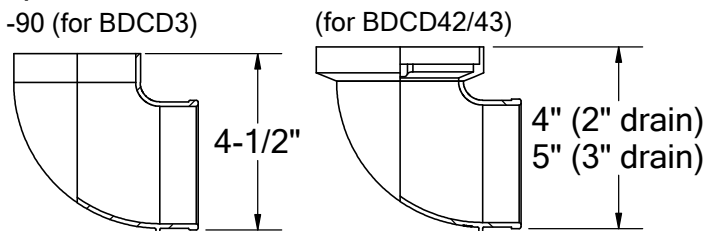

# TILE DECK DRAIN

tel: (619) 448-3567  
 fax: (619) 448-9072    tbirdusa.com

16 oz copper or 316 grade stainless steel flange. Adjustable 5" square nickel-bronze, 4" round bronze grate, or stainless 5" square tile-in grate. Chrome and oil-rubbed grate finishes available.

optional:

PART #	
BDCD3NH	3" no-hub
BDCD42NH	4" bowl to 2" no-hub
BDCD43NH	4" bowl to 3" no-hub
OPTIONS	
	16 oz copper flange
S-	316 stainless steel flange
-90	90° outlet connection
-SQ	square grate, ni-bronze, 5" x 5", 8.84 in <sup>2</sup> free area
-RN	round grate, brass, 4", 3.54 in <sup>2</sup> free area
-SQTG	square tile-in grate, stainless, 5" x 5", 5.47 in <sup>2</sup> free area
GRATE FINISH	
-CG	polished chrome
-ORB	oil-rubbed bronze