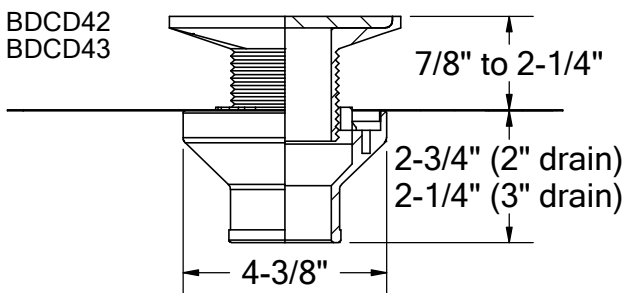

# TILE DECK DRAIN

tel: (619) 448-3567  
 fax: (619) 448-9072    tbirdusa.com

16 oz copper or 316 grade stainless steel flange. Adjustable 5" square nickel-bronze, 4" round bronze grate, or stainless 5" square tile-in grate. Chrome and oil-rubbed grate finishes available.

optional:

PART #	
BDCD3NH	3" no-hub
BDCD42NH	4" bowl to 2" no-hub
BDCD43NH	4" bowl to 3" no-hub
OPTIONS	
	16 oz copper flange
S-	316 stainless steel flange
-90	90° outlet connection
-SQ	square grate, ni-bronze, 5" x 5", 8.84 in <sup>2</sup> free area
-RN	round grate, brass, 4", 3.54 in <sup>2</sup> free area
-SQTG	square tile-in grate, stainless, 5" x 5", 5.47 in <sup>2</sup> free area
GRATE FINISH	
-CG	polished chrome
-ORB	oil-rubbed bronze