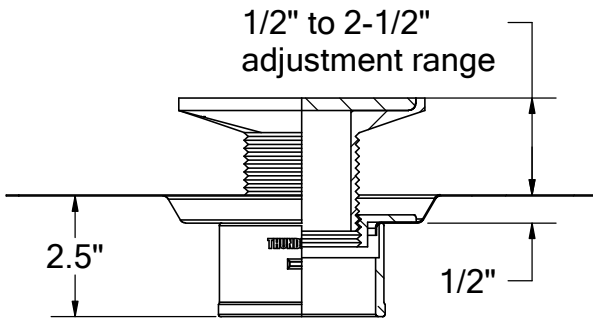

1895 Gillespie Way, El Cajon, CA 92020
 tel: (619) 448-3567
 fax: (619) 448-9072 tbirdusa.com

RECESSED TILE DECK DRAIN

16 oz copper or 316 grade stainless steel flange. Designed for situations where lower height adjustment is required. Adjustable 5" square nickel-bronze or 4" round bronze grate. Polished chrome and oil-rubbed bronze grate finishes available.

PART #	
BDCDR3NH	3" no-hub
BDCDR3TA	3" male thread
OPTIONS	
	16 oz copper flange
S-	stainless steel flange
-90	90° outlet connection
-SQ	square grate, ni-bronze, 5" x 5", 8.84 in ² free area
-RN	round grate, brass, 4", 3.54 in ² free area
GRATE FINISH	
-CG	polished chrome
-ORB	oil-rubbed bronze