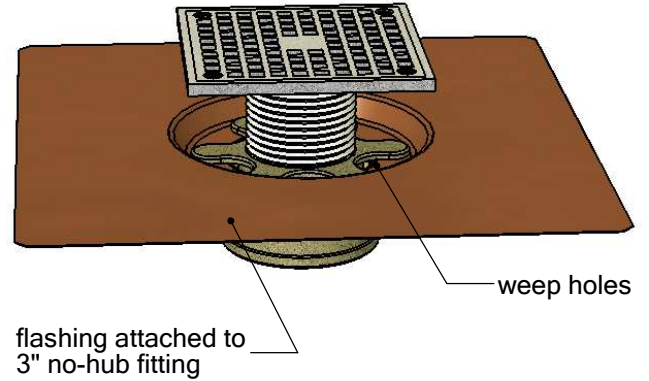

1895 Gillespie Way, El Cajon, CA 92020
 tel: (619) 448-3567
 fax: (619) 448-9072 tbirdusa.com

RECESSED TILE DECK DRAIN

16 oz copper or 316 grade stainless steel flange. Designed for situations where lower height adjustment is required. Adjustable 5" square nickel-bronze or 4" round bronze grate. Polished chrome and oil-rubbed bronze grate finishes available.

PART #	
BDCDR3NH	3" no-hub
BDCDR3TA	3" male thread
OPTIONS	
	16 oz copper flange
S-	stainless steel flange
-90	90° outlet connection
-SQ	square grate, ni-bronze, 5" x 5", 8.84 in ² free area
-RN	round grate, brass, 4", 3.54 in ² free area
GRATE FINISH	
-CG	polished chrome
-ORB	oil-rubbed bronze