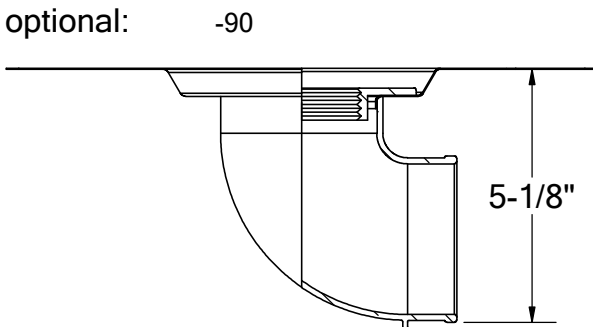

1895 Gillespie Way, El Cajon, CA 92020
 tel: (619) 448-3567
 fax: (619) 448-9072 tbirdusa.com

RECESSED TILE DECK DRAIN

16 oz copper or 316 grade stainless steel flange. Designed for situations where lower height adjustment is required. Adjustable 5" square nickel-bronze or 4" round bronze grate. Polished chrome and oil-rubbed bronze grate finishes available.

PART #	
BDCDR3NH	3" no-hub
BDCDR3TA	3" male thread
OPTIONS	
	16 oz copper flange
S-	stainless steel flange
-90	90° outlet connection
-SQ	square grate, ni-bronze, 5" x 5", 8.84 in ² free area
-RN	round grate, brass, 4", 3.54 in ² free area
GRATE FINISH	
-CG	polished chrome
-ORB	oil-rubbed bronze