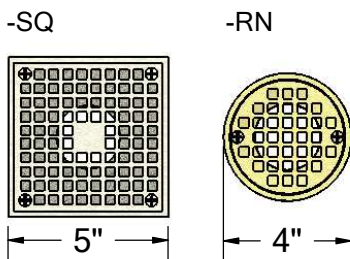

1895 Gillespie Way, El Cajon, CA 92020
 tel: (619) 448-3567
 fax: (619) 448-9072 tbirdusa.com

RECESSED TILE DECK DRAIN

16 oz copper or 316 grade stainless steel flange. Designed for situations where lower height adjustment is required. Adjustable 5" square nickel-bronze or 4" round bronze grate. Polished chrome and oil-rubbed bronze grate finishes available.

PART #	
BDCDR3NH	3" no-hub
BDCDR3TA	3" male thread
OPTIONS	
	16 oz copper flange
S-	stainless steel flange
-90	90° outlet connection
-SQ	square grate, ni-bronze, 5" x 5", 8.84 in ² free area
-RN	round grate, brass, 4", 3.54 in ² free area
GRATE FINISH	
-CG	polished chrome
-ORB	oil-rubbed bronze