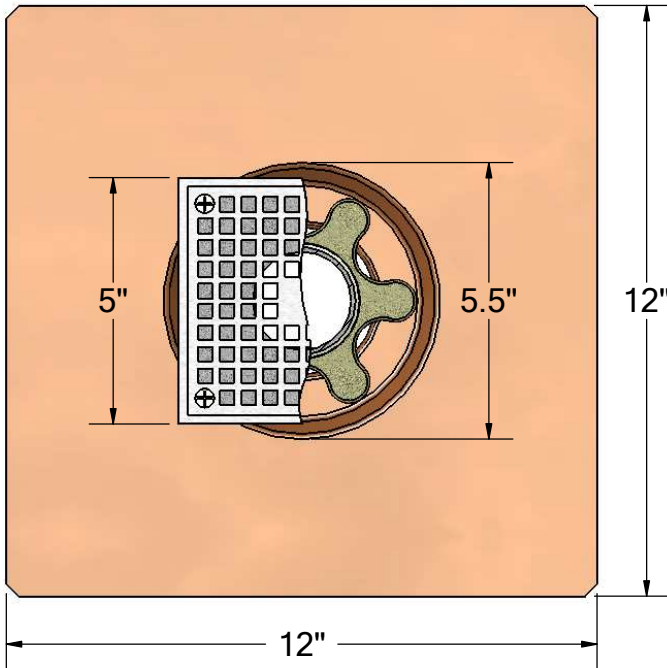

1895 Gillespie Way, El Cajon, CA 92020
 tel: (619) 448-3567
 fax: (619) 448-9072 tbirdusa.com

RECESSED TILE DECK DRAIN

16 oz copper or 316 grade stainless steel flange. Designed for situations where lower height adjustment is required. Adjustable 5" square nickel-bronze or 4" round bronze grate. Polished chrome and oil-rubbed bronze grate finishes available.

PART #	
BDCDR3NH	3" no-hub
BDCDR3TA	3" male thread
OPTIONS	
	16 oz copper flange
S-	stainless steel flange
-90	90° outlet connection
-SQ	square grate, ni-bronze, 5" x 5", 8.84 in ² free area
-RN	round grate, brass, 4", 3.54 in ² free area
GRATE FINISH	
-CG	polished chrome
-ORB	oil-rubbed bronze