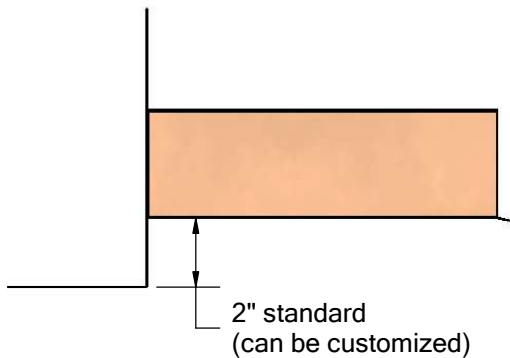

# SCUPPER DRAIN

tel: (619) 448-3567  
 fax: (619) 448-9072    tbirdusa.com

16 oz copper, 316 grade stainless steel, or TPO/PVC-clad stainless steel flange, soldered to spout. Available in many custom configurations.

flashing soldered to spout

spout can be fabricated longer, shorter, or made to slope down

optional:  
 overflow configuration

PART #	
PS32	3" wide x 2" high
PS43	4" wide x 3" high
PS44	4" wide x 4" high
PS64	6" wide x 4" high
PS66	6" wide x 6" high
OPTIONS	
	16 oz copper flange
S-	316 stainless steel flange
TPO-	TPO-clad stainless flange
PVC-	PVC-clad stainless flange
OF-	overflow configuration
-C	corner configuration