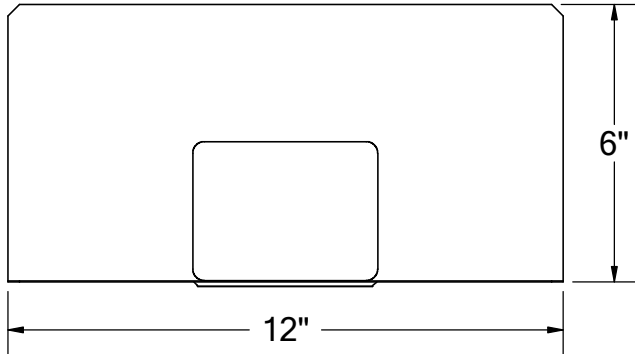

# SCUPPER DRAIN

16 oz copper, 316 grade stainless steel, or TPO/PVC-clad stainless steel flange, soldered to spout. Available in many custom configurations.

flashing soldered to spout

spout can be fabricated longer, shorter, or made to slope down

optional:  
 overflow configuration

PART #	
PS32	3" wide x 2" high
PS43	4" wide x 3" high
PS44	4" wide x 4" high
PS64	6" wide x 4" high
PS66	6" wide x 6" high
OPTIONS	
	16 oz copper flange
S-	316 stainless steel flange
TPO-	TPO-clad stainless flange
PVC-	PVC-clad stainless flange
OF-	overflow configuration
-C	corner configuration