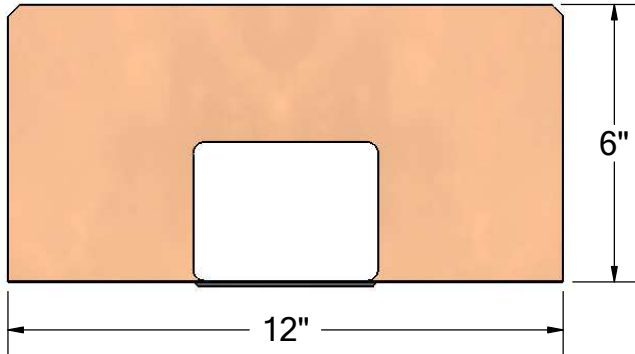

# SCUPPER DRAIN

tel: (619) 448-3567  
 fax: (619) 448-9072    tbirdusa.com

16 oz copper, 316 grade stainless steel, or TPO/PVC-clad stainless steel flange, soldered to spout. Available in many custom configurations.

flashing soldered to spout

spout can be fabricated longer, shorter, or made to slope down

optional:  
 overflow configuration

PART #	
PS32	3" wide x 2" high
PS43	4" wide x 3" high
PS44	4" wide x 4" high
PS64	6" wide x 4" high
PS66	6" wide x 6" high
OPTIONS	
	16 oz copper flange
S-	316 stainless steel flange
TPO-	TPO-clad stainless flange
PVC-	PVC-clad stainless flange
OF-	overflow configuration
-C	corner configuration