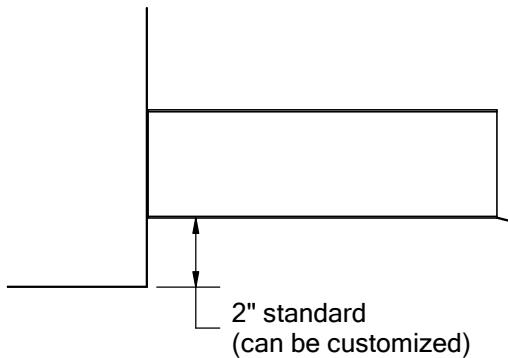

# SCUPPER DRAIN

16 oz copper, 316 grade stainless steel, or TPO/PVC-clad stainless steel flange, soldered to spout. Available in many custom configurations.

flashing soldered to spout

spout can be fabricated longer, shorter, or made to slope down

optional:  
 overflow configuration

PART #	
PS32	3" wide x 2" high
PS43	4" wide x 3" high
PS44	4" wide x 4" high
PS64	6" wide x 4" high
PS66	6" wide x 6" high
OPTIONS	
	16 oz copper flange
S-	316 stainless steel flange
TPO-	TPO-clad stainless flange
PVC-	PVC-clad stainless flange
OF-	overflow configuration
-C	corner configuration