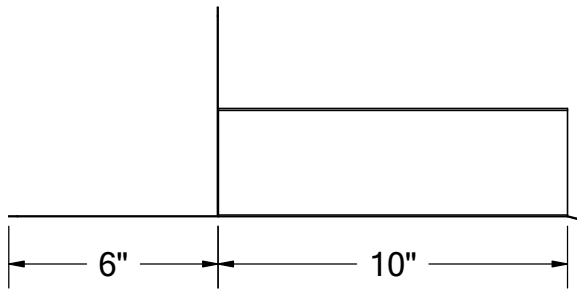

# SCUPPER DRAIN

16 oz copper, 316 grade stainless steel, or TPO/PVC-clad stainless steel flange, soldered to spout. Available in many custom configurations.

flashing soldered to spout

spout can be fabricated longer, shorter, or made to slope down