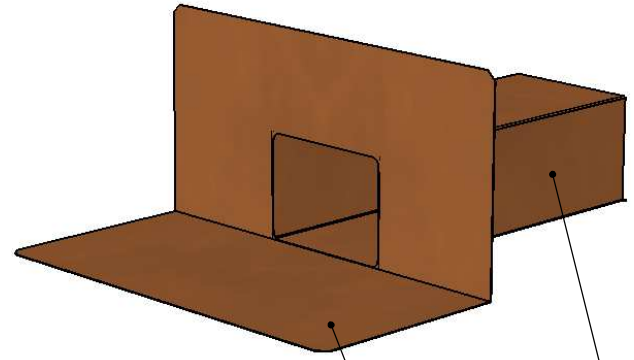

# SCUPPER DRAIN

tel: (619) 448-3567  
 fax: (619) 448-9072    tbirdusa.com

16 oz copper, 316 grade stainless steel, or TPO/PVC-clad stainless steel flange, soldered to spout. Available in many custom configurations.

flashing soldered to spout

spout can be fabricated longer, shorter, or made to slope down

optional:  
 overflow configuration

PART #	
PS32	3" wide x 2" high
PS43	4" wide x 3" high
PS44	4" wide x 4" high
PS64	6" wide x 4" high
PS66	6" wide x 6" high
OPTIONS	
	16 oz copper flange
S-	316 stainless steel flange
TPO-	TPO-clad stainless flange
PVC-	PVC-clad stainless flange
OF-	overflow configuration
-C	corner configuration