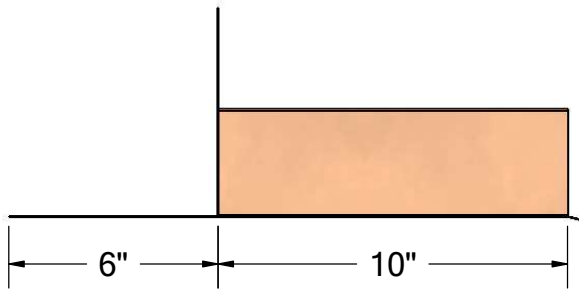

# SCUPPER DRAIN

tel: (619) 448-3567  
 fax: (619) 448-9072    tbirdusa.com

16 oz copper, 316 grade stainless steel, or TPO/PVC-clad stainless steel flange, soldered to spout. Available in many custom configurations.

flashing soldered to spout

spout can be fabricated longer, shorter, or made to slope down

optional:  
 overflow configuration

PART #	
PS32	3" wide x 2" high
PS43	4" wide x 3" high
PS44	4" wide x 4" high
PS64	6" wide x 4" high
PS66	6" wide x 6" high
OPTIONS	
	16 oz copper flange
S-	316 stainless steel flange
TPO-	TPO-clad stainless flange
PVC-	PVC-clad stainless flange
OF-	overflow configuration
-C	corner configuration