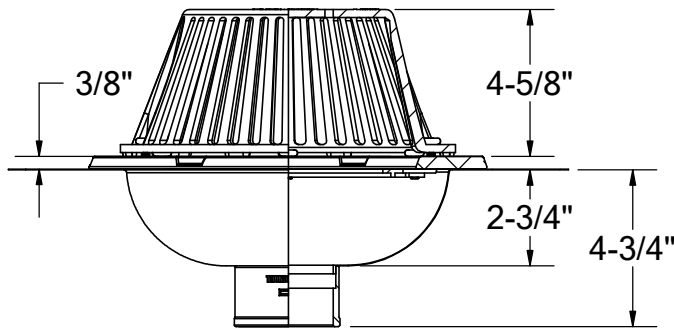

# BOTTOM OUTLET ROOF DRAIN WITH OPTIONAL CLAMPING RING

20 oz copper seamless drain basin with bottom outlet. Available in 2", 3", and 4" outlet sizes. Shown with optional cast aluminum clamping ring.

optional:

-AL

cast aluminum dome, powder coated black

-FG

flat grate (in plastic, copper, or stainless)

PART #	
RD2TA	2" male thread
RD2NH	2" no-hub
RD3TA	3" male thread
RD3NH	3" no-hub
RD4NH	4" no-hub
OPTIONS	
-CR	clamp ring, cast alum
-FG	flat grate, materials: plastic, copper, stainless
-AL	dome, cast aluminum