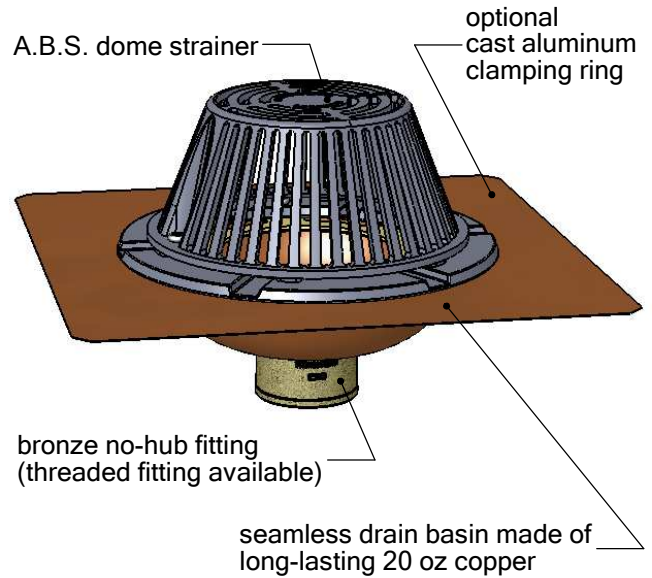

# BOTTOM OUTLET ROOF DRAIN WITH OPTIONAL CLAMPING RING

20 oz copper seamless drain basin with bottom outlet. Available in 2", 3", and 4" outlet sizes. Shown with optional cast aluminum clamping ring.

optional:

-AL

cast aluminum dome, powder coated black

-FG

flat grate (in plastic, copper, or stainless)

PART #	
RD2TA	2" male thread
RD2NH	2" no-hub
RD3TA	3" male thread
RD3NH	3" no-hub
RD4NH	4" no-hub
OPTIONS	
-CR	clamp ring, cast alum
-FG	flat grate, materials: plastic, copper, stainless
-AL	dome, cast aluminum