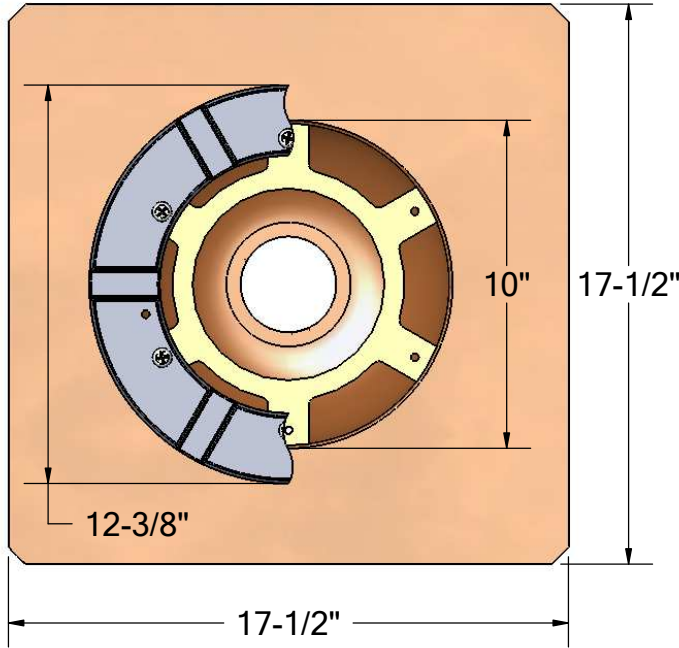

# BOTTOM OUTLET ROOF DRAIN WITH OPTIONAL CLAMPING RING

20 oz copper seamless drain basin with bottom outlet. Available in 2", 3", and 4" outlet sizes. Shown with optional cast aluminum clamping ring.

optional:

-AL

cast aluminum dome, powder coated black

-FG

flat grate (in plastic, copper, or stainless)

PART #	
RD2TA	2" male thread
RD2NH	2" no-hub
RD3TA	3" male thread
RD3NH	3" no-hub
RD4NH	4" no-hub
OPTIONS	
-CR	clamp ring, cast alum
-FG	flat grate, materials: plastic, copper, stainless
-AL	dome, cast aluminum