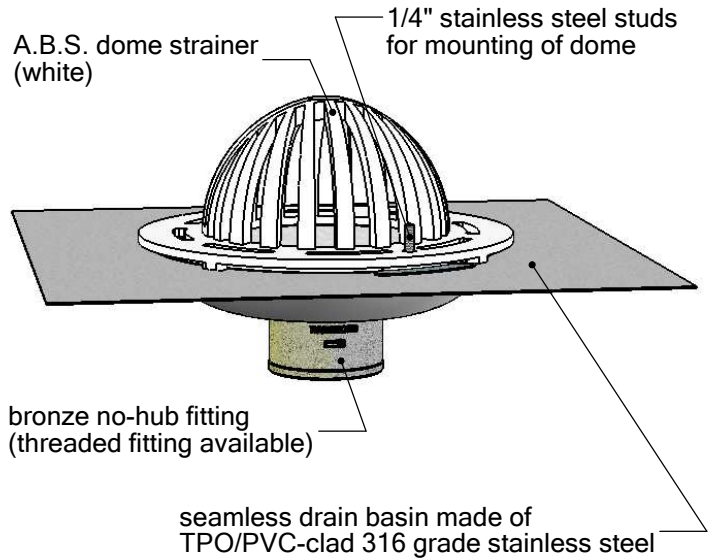

THUNDERBIRD PRODUCTS

tel: (619) 448-3567
 fax: (619) 448-9072 tbirdusa.com

TPO/PVC-CLAD STAINLESS STEEL BOTTOM OUTLET ROOF DRAIN

TPO/PVC-clad 316 grade stainless steel seamless drain basin with bottom outlet. Designed for fast and watertight installations. TPO-clad metal allows easy installation by heat welding. No glue or silicon is needed. Available in 2", 3", and 4" outlet sizes.

optional:

-AL

cast aluminum dome,
 powder coated black

-FG

flat grate (in plastic,
 copper, or stainless)

PART #	
TPO-RD2TA	2" male thread
TPO-RD2NH	2" no-hub
TPO-RD3NH	3" no-hub
TPO-RD4NH	4" no-hub
OPTIONS	
	TPO-clad 316 stainless steel flange
	dome, A.B.S., white
PVC-	PVC-clad 316 stainless steel flange
-AL	dome, cast aluminum
-FG	flat grate, plastic, black
-FGC	flat grate, copper
-FGS	flat grate, stainless