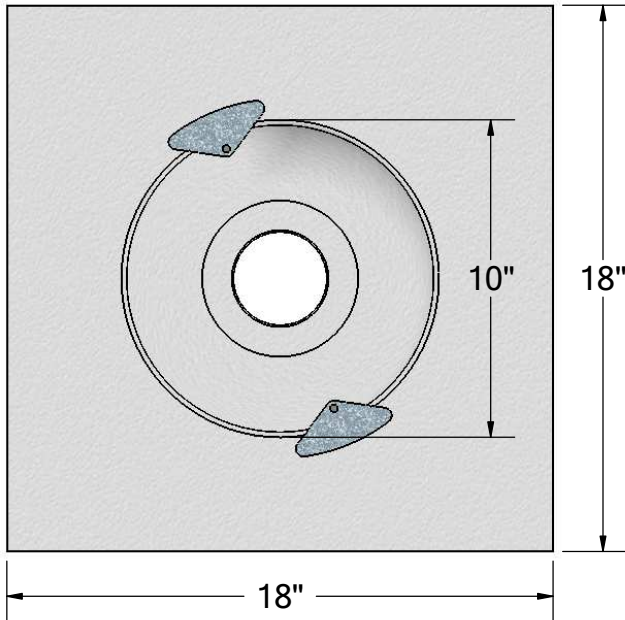

THUNDERBIRD PRODUCTS

tel: (619) 448-3567
 fax: (619) 448-9072 tbirdusa.com

TPO/PVC-CLAD STAINLESS STEEL BOTTOM OUTLET ROOF DRAIN

TPO/PVC-clad 316 grade stainless steel seamless drain basin with bottom outlet. Designed for fast and watertight installations. TPO-clad metal allows easy installation by heat welding. No glue or silicon is needed. Available in 2", 3", and 4" outlet sizes.

optional:

-AL

cast aluminum dome,
 powder coated black

-FG

flat grate (in plastic,
 copper, or stainless)

PART #	
TPO-RD2TA	2" male thread
TPO-RD2NH	2" no-hub
TPO-RD3NH	3" no-hub
TPO-RD4NH	4" no-hub
OPTIONS	
	TPO-clad 316 stainless steel flange
	dome, A.B.S., white
PVC-	PVC-clad 316 stainless steel flange
-AL	dome, cast aluminum
-FG	flat grate, plastic, black
-FGC	flat grate, copper
-FGS	flat grate, stainless