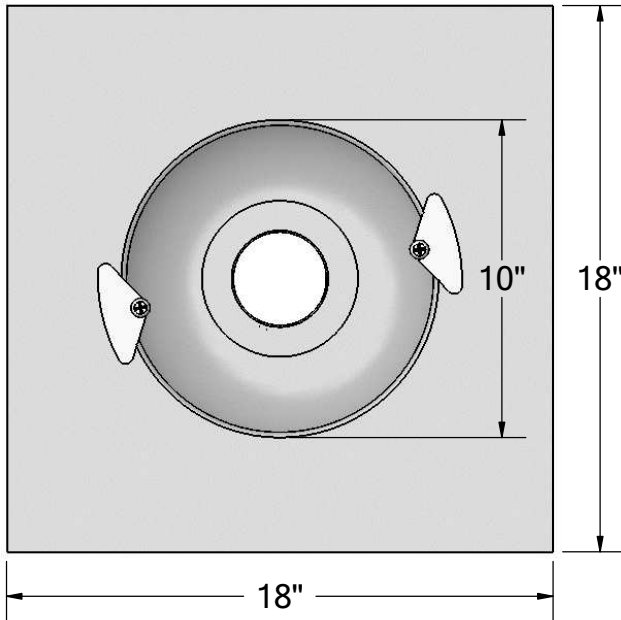

THUNDERBIRD PRODUCTS

1895 Gillespie Way, El Cajon, CA 92020
 tel: (619) 448-3567
 fax: (619) 448-9072 tbirdusa.com

TPO or PVC-CLAD STAINLESS STEEL BOTTOM OUTLET ROOF DRAIN

TPO or PVC-clad 316 grade stainless steel seamless drain basin with bottom outlet. Designed for fast and watertight installations. Clad metal allows easy installation by heat welding. No glue or silicon is needed. Available in 2", 3", and 4" outlet sizes.

optional:

-AL

cast aluminum dome, powder coated black

-FG

flat grate (in plastic, copper, or stainless)

PART #	
TPO-RD2TA	2" male thread
TPO-RD2NH	2" no-hub
TPO-RD3TA	3" male thread
TPO-RD3NH	3" no-hub
TPO-RD4NH	4" no-hub
OPTIONS	
	TPO-clad 316 stainless steel flange
	dome, A.B.S.
PVC-	PVC-clad 316 stainless steel flange
-AL	dome, cast aluminum
-FG	flat grate, plastic
-FGC	flat grate, copper
-FGS	flat grate, stainless