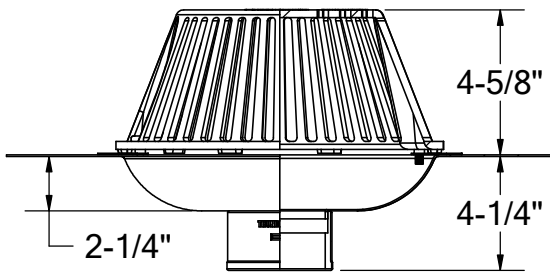

THUNDERBIRD PRODUCTS

1895 Gillespie Way, El Cajon, CA 92020
 tel: (619) 448-3567
 fax: (619) 448-9072 tbirdusa.com

TPO or PVC-CLAD STAINLESS STEEL BOTTOM OUTLET ROOF DRAIN

TPO or PVC-clad 316 grade stainless steel seamless drain basin with bottom outlet. Designed for fast and watertight installations. Clad metal allows easy installation by heat welding. No glue or silicon is needed. Available in 2", 3", and 4" outlet sizes.

optional:

-AL

cast aluminum dome, powder coated black

-FG

flat grate (in plastic, copper, or stainless)

PART #	
TPO-RD2TA	2" male thread
TPO-RD2NH	2" no-hub
TPO-RD3TA	3" male thread
TPO-RD3NH	3" no-hub
TPO-RD4NH	4" no-hub
OPTIONS	
	TPO-clad 316 stainless steel flange
	dome, A.B.S.
PVC-	PVC-clad 316 stainless steel flange
-AL	dome, cast aluminum
-FG	flat grate, plastic
-FGC	flat grate, copper
-FGS	flat grate, stainless