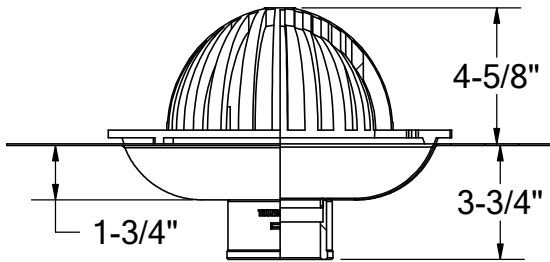

THUNDERBIRD PRODUCTS

tel: (619) 448-3567
 fax: (619) 448-9072 tbirdusa.com

TPO/PVC-CLAD STAINLESS STEEL BOTTOM OUTLET ROOF DRAIN

TPO/PVC-clad 316 grade stainless steel seamless drain basin with bottom outlet. Designed for fast and watertight installations. TPO-clad metal allows easy installation by heat welding. No glue or silicon is needed. Available in 2", 3", and 4" outlet sizes.

optional:

-AL

cast aluminum dome,
 powder coated black

-FG

flat grate (in plastic,
 copper, or stainless)

PART #	
TPO-RD2TA	2" male thread
TPO-RD2NH	2" no-hub
TPO-RD3NH	3" no-hub
TPO-RD4NH	4" no-hub
OPTIONS	
	TPO-clad 316 stainless steel flange
	dome, A.B.S., white
PVC-	PVC-clad 316 stainless steel flange
-AL	dome, cast aluminum
-FG	flat grate, plastic, black
-FGC	flat grate, copper
-FGS	flat grate, stainless