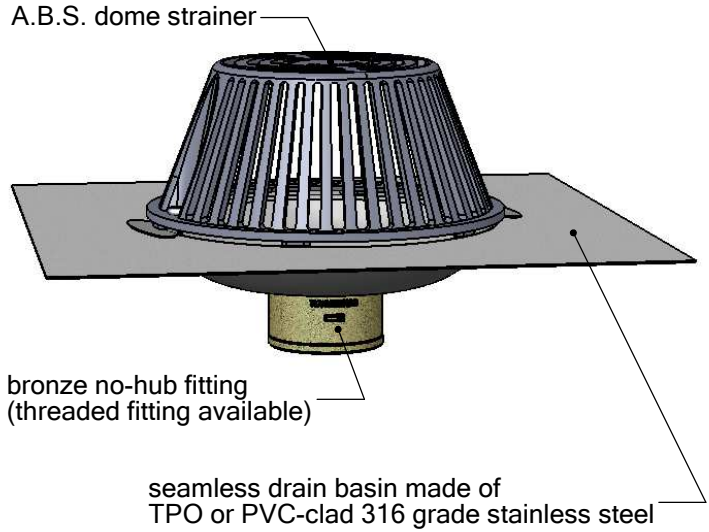

THUNDERBIRD PRODUCTS

1895 Gillespie Way, El Cajon, CA 92020
 tel: (619) 448-3567
 fax: (619) 448-9072 tbirdusa.com

TPO or PVC-CLAD STAINLESS STEEL BOTTOM OUTLET ROOF DRAIN

TPO or PVC-clad 316 grade stainless steel seamless drain basin with bottom outlet. Designed for fast and watertight installations. Clad metal allows easy installation by heat welding. No glue or silicon is needed. Available in 2", 3", and 4" outlet sizes.

optional:

-AL

cast aluminum dome, powder coated black

-FG

flat grate (in plastic, copper, or stainless)

PART #	
TPO-RD2TA	2" male thread
TPO-RD2NH	2" no-hub
TPO-RD3TA	3" male thread
TPO-RD3NH	3" no-hub
TPO-RD4NH	4" no-hub
OPTIONS	
	TPO-clad 316 stainless steel flange
	dome, A.B.S.
PVC-	PVC-clad 316 stainless steel flange
-AL	dome, cast aluminum
-FG	flat grate, plastic
-FGC	flat grate, copper
-FGS	flat grate, stainless