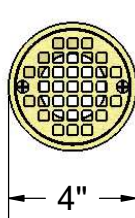

# SHOWER DRAIN

16 oz copper or 316 grade stainless steel flange. Stainless clamp ring. Adjustable 5" square nickel-bronze grate, 5" square tile-in grate, 4" round bronze grate. Polished chrome and oil-rubbed grate finishes available. Available in 2" and 3" outlet.

flashing attached to bronze 4" bowl, reduced to 2" or 3" no-hub fitting

optional:

-SQ

-SQTG

-RN

PART #	
SD2NH	2" no-hub
SD3NH	3" no-hub *
OPTIONS	
	16 oz copper flange
S-	316 stainless steel flange
-90	90° outlet connection
-SQ	square grate, ni-bronze, 5" x 5", 8.84 in <sup>2</sup> free area
-SQTG	square tile-in grate, stainless, 5" x 5", 5.47 in <sup>2</sup> free area
-RN	round grate, brass, 4", 3.54 in <sup>2</sup> free area
GRATE FINISH	
-CG	polished chrome
-ORB	oil-rubbed bronze