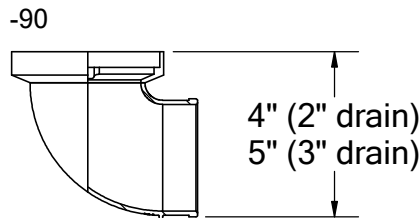

# SHOWER DRAIN

16 oz copper or 316 grade stainless steel flange. Stainless clamp ring. Adjustable 5" square nickel-bronze grate, 5" square tile-in grate, 4" round bronze grate. Polished chrome and oil-rubbed grate finishes available. Available in 2" and 3" outlet.

flashing attached to bronze 4" bowl, reduced to 2" or 3" no-hub fitting

optional:

-SQ

-SQTG

-RN

PART #	
SD2NH	2" no-hub
SD3NH	3" no-hub *
OPTIONS	
	16 oz copper flange
S-	316 stainless steel flange
-90	90° outlet connection
-SQ	square grate, ni-bronze, 5" x 5", 8.84 in <sup>2</sup> free area
-SQTG	square tile-in grate, stainless, 5" x 5", 5.47 in <sup>2</sup> free area
-RN	round grate, brass, 4", 3.54 in <sup>2</sup> free area
GRATE FINISH	
-CG	polished chrome
-ORB	oil-rubbed bronze