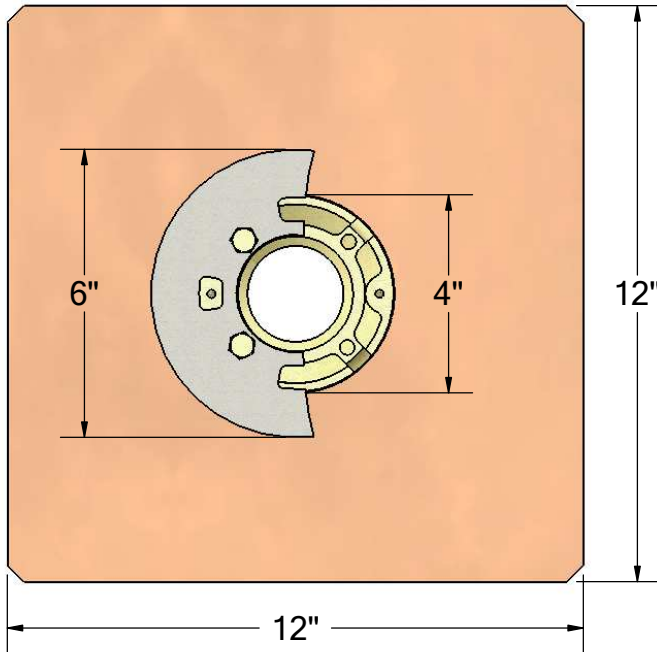

# SHOWER DRAIN

16 oz copper or 316 grade stainless steel flange. Stainless clamp ring. Adjustable 5" square nickel-bronze grate, 5" square tile-in grate, 4" round bronze grate. Polished chrome and oil-rubbed grate finishes available. Available in 2" and 3" outlet.

flashing attached to bronze 4" bowl, reduced to 2" or 3" no-hub fitting

optional:

-SQ

-SQTG

-RN

PART #	
SD2NH	2" no-hub
SD3NH	3" no-hub *
OPTIONS	
	16 oz copper flange
S-	316 stainless steel flange
-90	90° outlet connection
-SQ	square grate, ni-bronze, 5" x 5", 8.84 in <sup>2</sup> free area
-SQTG	square tile-in grate, stainless, 5" x 5", 5.47 in <sup>2</sup> free area
-RN	round grate, brass, 4", 3.54 in <sup>2</sup> free area
GRATE FINISH	
-CG	polished chrome
-ORB	oil-rubbed bronze