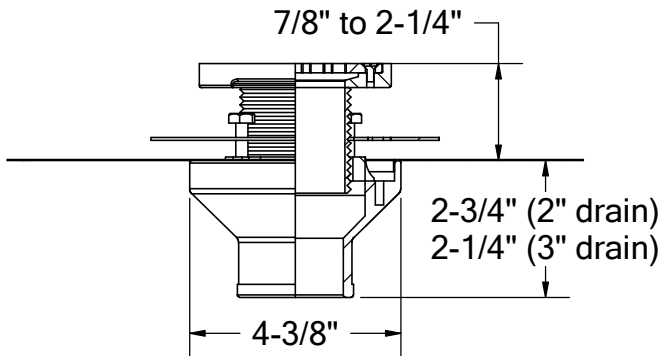

# SHOWER DRAIN

16 oz copper or 316 grade stainless steel flange. Stainless clamp ring. Adjustable 5" square nickel-bronze grate, 5" square tile-in grate, 4" round bronze grate. Polished chrome and oil-rubbed grate finishes available. Available in 2" and 3" outlet.

flashing attached to bronze 4" bowl, reduced to 2" or 3" no-hub fitting

optional:

-SQ

-SQTG

-RN

PART #	
SD2NH	2" no-hub
SD3NH	3" no-hub *
OPTIONS	
	16 oz copper flange
S-	316 stainless steel flange
-90	90° outlet connection
-SQ	square grate, ni-bronze, 5" x 5", 8.84 in <sup>2</sup> free area
-SQTG	square tile-in grate, stainless, 5" x 5", 5.47 in <sup>2</sup> free area
-RN	round grate, brass, 4", 3.54 in <sup>2</sup> free area
GRATE FINISH	
-CG	polished chrome
-ORB	oil-rubbed bronze