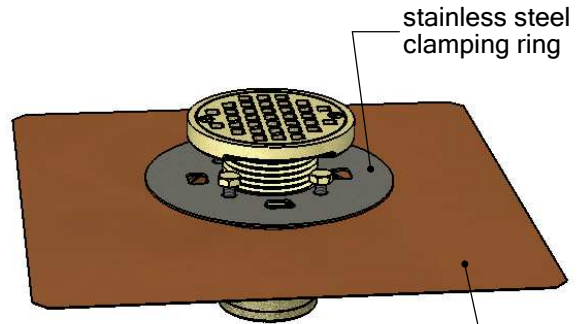

# SHOWER DRAIN

16 oz copper or 316 grade stainless steel flange. Stainless clamp ring. Adjustable 5" square nickel-bronze grate, 5" square tile-in grate, 4" round bronze grate. Polished chrome and oil-rubbed grate finishes available. Available in 2" and 3" outlet.

flashing attached to bronze 4" bowl, reduced to 2" or 3" no-hub fitting

optional:

-SQ

-SQTG

-RN

PART #	
SD2NH	2" no-hub
SD3NH	3" no-hub *
OPTIONS	
	16 oz copper flange
S-	316 stainless steel flange
-90	90° outlet connection
-SQ	square grate, ni-bronze, 5" x 5", 8.84 in <sup>2</sup> free area
-SQTG	square tile-in grate, stainless, 5" x 5", 5.47 in <sup>2</sup> free area
-RN	round grate, brass, 4", 3.54 in <sup>2</sup> free area
GRATE FINISH	
-CG	polished chrome
-ORB	oil-rubbed bronze