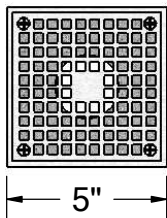

# SHOWER DRAIN

16 oz copper or 316 grade stainless steel flange. Stainless clamp ring. Adjustable 5" square nickel-bronze grate, 5" square tile-in grate, 4" round bronze grate. Polished chrome and oil-rubbed grate finishes available. Available in 2" and 3" outlet.

flashing attached to bronze 4" bowl, reduced to 2" or 3" no-hub fitting

optional:

-SQ

-SQTG

-RN

PART #	
SD2NH	2" no-hub
SD3NH	3" no-hub *
OPTIONS	
	16 oz copper flange
S-	316 stainless steel flange
-90	90° outlet connection
-SQ	square grate, ni-bronze, 5" x 5", 8.84 in <sup>2</sup> free area
-SQTG	square tile-in grate, stainless, 5" x 5", 5.47 in <sup>2</sup> free area
-RN	round grate, brass, 4", 3.54 in <sup>2</sup> free area
GRATE FINISH	
-CG	polished chrome
-ORB	oil-rubbed bronze