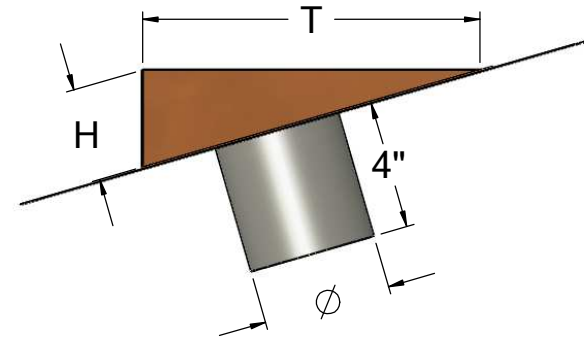

# ROOFTOP EXHAUST VENT

WITH 4", 6", 8", and 10" CONNECTION

THUNDERBIRD PRODUCTS

1895 Gillespie Way

El Cajon, CA 92020

Tel: (800) 658-2473

Fax: (619) 448-9072

<b>MATERIAL</b>	16 oz copper or stainless steel
-----------------	---------------------------------

PART #	Ø	FLASHING W x D	F	B	H	T
RM-EV4	4"	21" x 19"	11"	7"	3"	10.5"
RM-EV6	6"	25" x 23.5"	16"	10"	4"	15"
RM-EV8	8"	29.5" x 27"	20.5"	13"	5"	18"
RM-EV10	10"	34.5" x 32"	25.5"	17"	6.5"	23"