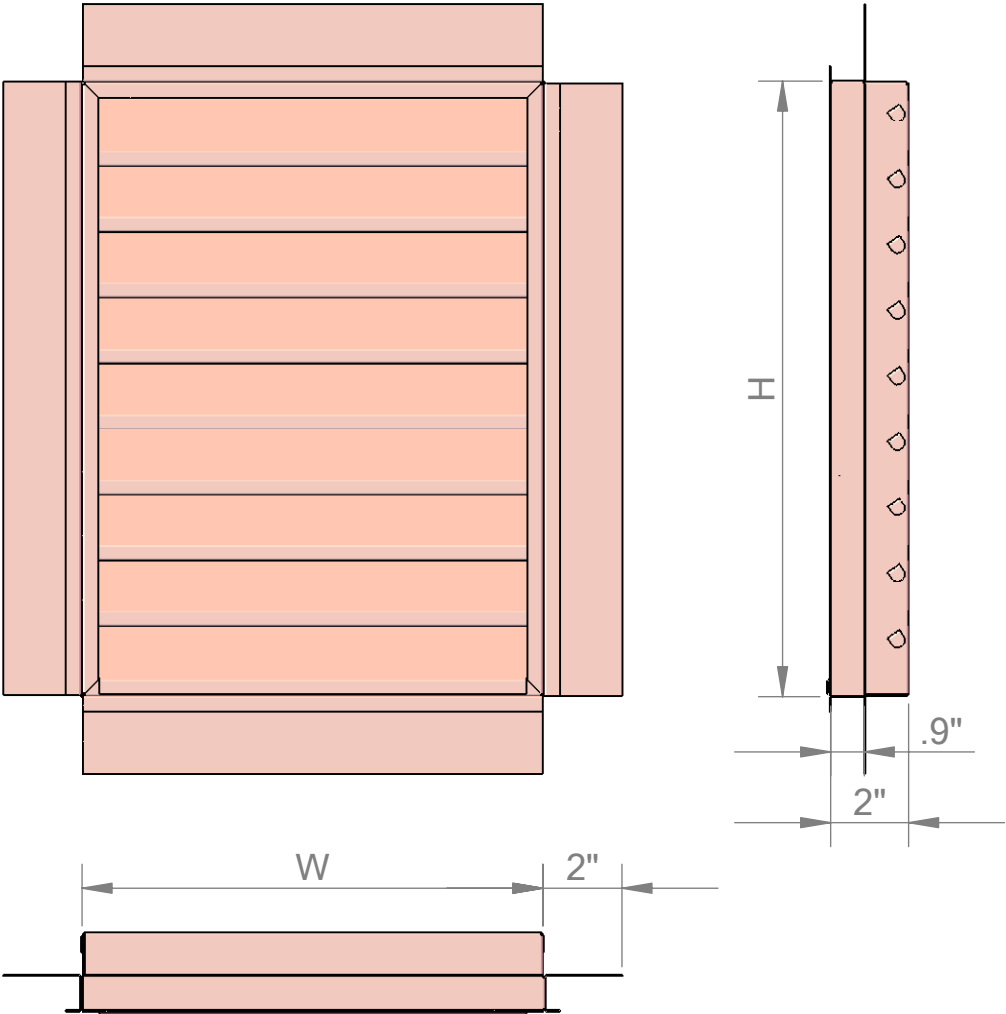

LOUVER VENT STUCCO MOUNT

MATERIAL	16 oz. copper or stainless steel
----------	----------------------------------

RECTANGULAR VENTS

PART #	W x H	FREE AREA
WLV 1218-S	12" x 18"	75 in ²
WLV 1224-S	12" x 24"	103 in ²
WLV 1418-S	14" x 18"	89 in ²
WLV 1836-S	18" x 36"	246 in ²
WLV 2448-S	24" x 48"	449 in ²

SQUARE VENTS

PART #	W x H	FREE AREA
WLV 1212-S	12" x 12"	47 in ²
WLV 1818-S	18" x 18"	115 in ²
WLV 2424-S	24" x 24"	215 in ²
WLV 3636-S	36" x 36"	504 in ²